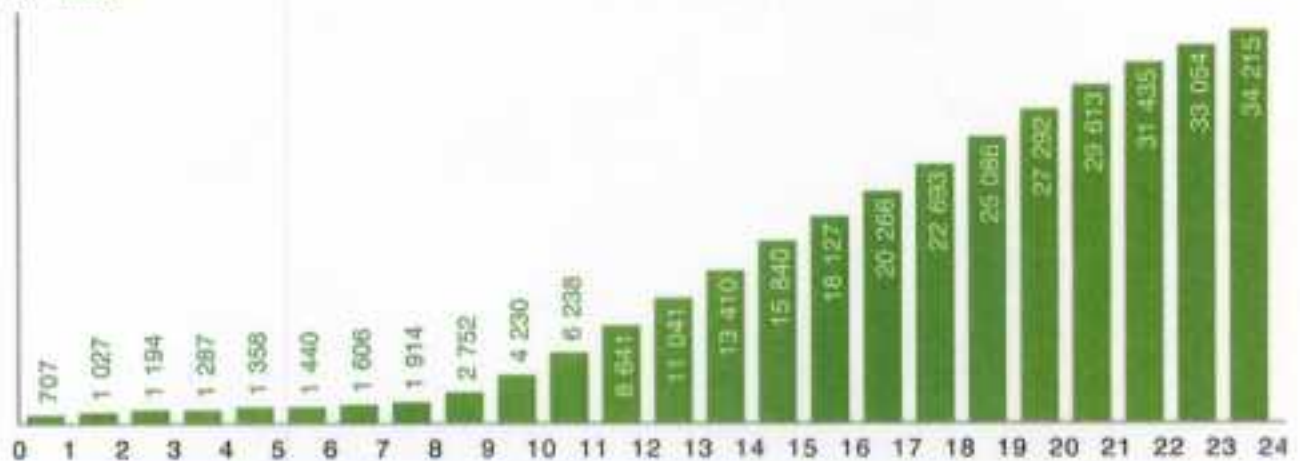

Calendar legend

maximum of daily visitors: □

maximum of visits: ○

maximum of page requests: —

	unique visitors	regular visitors	visits	page requests
total	808 651	601 184	1 234 996	8 273 256
maximum	44 281	36 139	49 330	347 155
date	Sunday, 07	Sunday, 07	Sunday, 07	Sunday, 07
average	37 031	30 116	1.53	6.70
median	36 243	29 499		2

Number (and average value) of **daily visitors**

Accumulation of **unique visitors** and **regular visitors**

Report of "Quefaire – Wattedoen"

last updated with data from
Saturday, November 22, 2008

Report of "Quefaire – Wattedoen"

last updated with data from
Saturday, November 22, 2008

Number (and average value) of **hourly visitors**

Number (and average value) of **visits**

Number (and average value) of **page requests**

Report of "Quefaire – Wattedoen"

last updated with data from
Saturday, November 22, 2008

Accumulation of **visitors**

Accumulation of **visits**

Accumulation of **page requests**

Report of "Quefaire — Wattedoen"

last updated with data from
Saturday, November 22, 2008