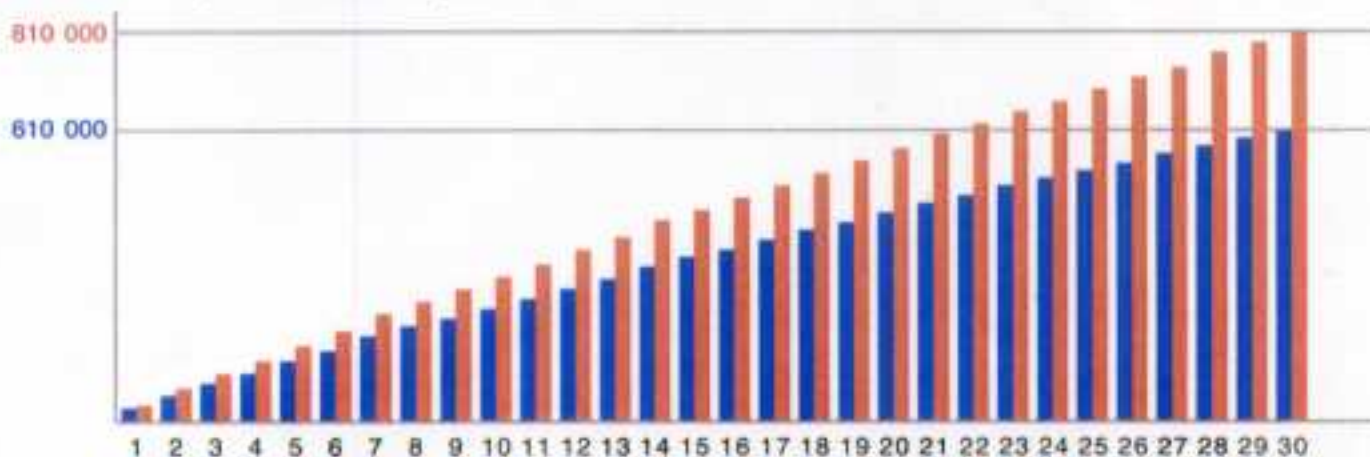

M	T	W	T	F	S	S
1	2	3	4	5	6	7
8	9	10	11	12	13	14
15	16	17	18	19	20	21
22	23	24	25	26	27	28
29	30					

Report of "Quefaire — Wattedoen"

last updated with data from

September, 2008

Monthly average share of **regular visitors**

Calendar legend

maximum of daily visitors: □

maximum of visits: ○

maximum of page requests: —

	unique visitors	regular visitors	visits	page requests
total	808 651	601 184	1 234 996	8 273 256
maximum	44 281	36 139	49 330	347 155
date	Sunday, 07	Sunday, 07	Sunday, 07	Sunday, 07
average	37 031	30 116	1.53	6.70
median	36 243	29 499		2

Number (and average value) of **daily visitors**

Accumulation of **unique visitors** and **regular visitors**

Report of "Quefaire – Wattedoen"

last updated with data from
Saturday, November 22, 2008

Report of "Quefaire – Wattedoen"