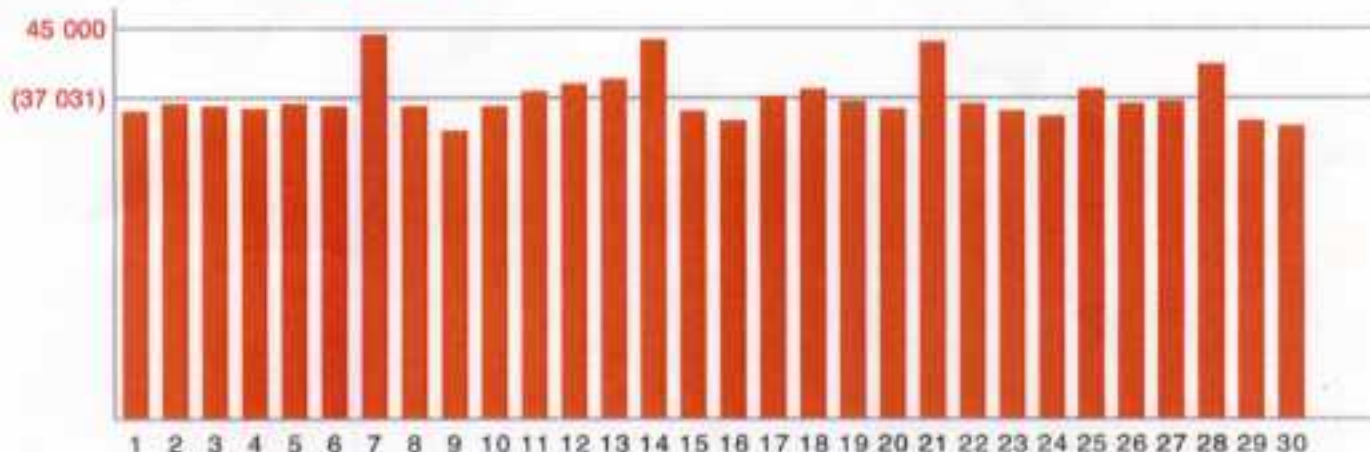

M	T	W	T	F	S	S
1	2	3	4	5	6	7
8	9	10	11	12	13	14
15	16	17	18	19	20	21
22	23	24	25	26	27	28
29	30					

Report of "Quefaire — Wattedoen"

last updated with data from

September, 2008

Monthly average share of **regular visitors**

Calendar legend

maximum of daily visitors: □

maximum of visits: ○

maximum of page requests: —

	unique visitors	regular visitors	visits	page requests
total	808 651	601 184	1 234 996	8 273 256
maximum	44 281	36 139	49 330	347 155
date	Sunday, 07	Sunday, 07	Sunday, 07	Sunday, 07
average	37 031	30 116	1.53	6.70
median	36 243	29 499		2

Number (and average value) of **daily visitors**

Accumulation of **unique visitors** and **regular visitors**

Report of "Quefaire – Wattedoen"

last updated with data from
Saturday, November 22, 2008

Report of "Quefaire – Wattedoen"