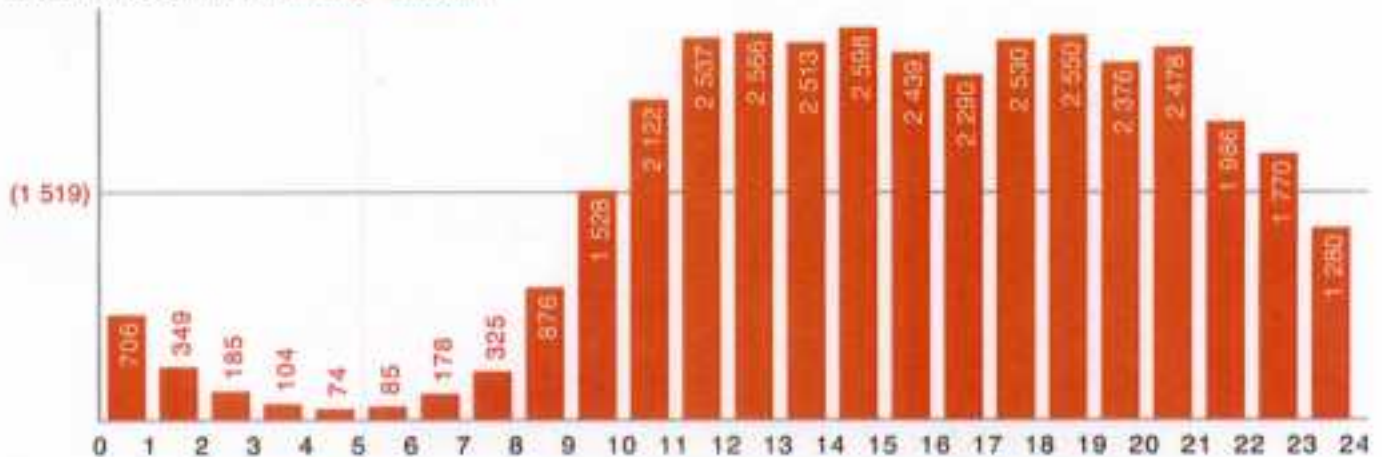

Calendar legend

maximum of daily visitors: □

maximum of visits: ○

maximum of page requests: —

	unique visitors	regular visitors	visits	page requests
total	808 651	601 184	1 234 996	8 273 256
maximum	44 281	36 139	49 330	347 155
date	Sunday, 07	Sunday, 07	Sunday, 07	Sunday, 07
average	37 031	30 116	1.53	6.70
median	36 243	29 499		2

Number (and average value) of **daily visitors**

Accumulation of **unique visitors** and **regular visitors**

Report of "Quefaire – Wattedoen"

last updated with data from
Saturday, November 22, 2008

Report of "Quefaire – Wattedoen"

last updated with data from
Saturday, November 22, 2008

Number (and average value) of **hourly visitors**

Number (and average value) of **visits**

Number (and average value) of **page requests**

Report of "Quefaire – Wattedoen"