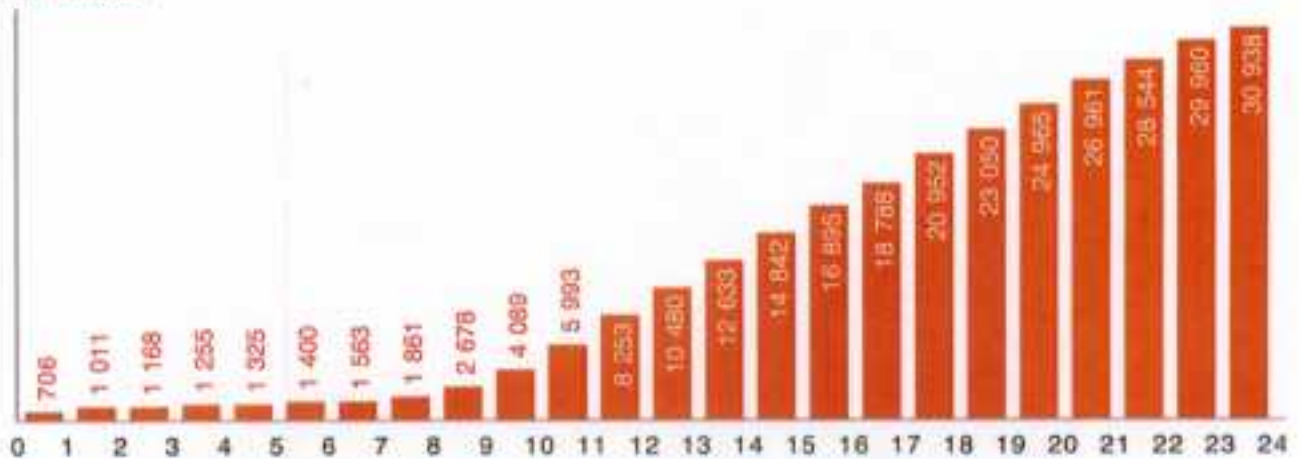

Calendar legend

maximum of daily visitors: □

maximum of visits: ○

maximum of page requests: —

	unique visitors	regular visitors	visits	page requests
total	808 651	601 184	1 234 996	8 273 256
maximum	44 281	36 139	49 330	347 155
date	Sunday, 07	Sunday, 07	Sunday, 07	Sunday, 07
average	37 031	30 116	1.53	6.70
median	36 243	29 499		2

Number (and average value) of **daily visitors**

Accumulation of **unique visitors** and **regular visitors**

Report of "Quefaire – Wattedoen"

last updated with data from
Saturday, November 22, 2008

Report of "Quefaire – Wattedoen"

last updated with data from
Saturday, November 22, 2008

Number (and average value) of **hourly visitors**

Number (and average value) of **visits**

Number (and average value) of **page requests**

Report of "Quefaire – Wattedoen"

last updated with data from
Saturday, November 22, 2008

Accumulation of **visitors**

Accumulation of **visits**

Accumulation of **page requests**

Report of "Quefaire — Wattedoen"

last updated with data from
Saturday, November 22, 2008