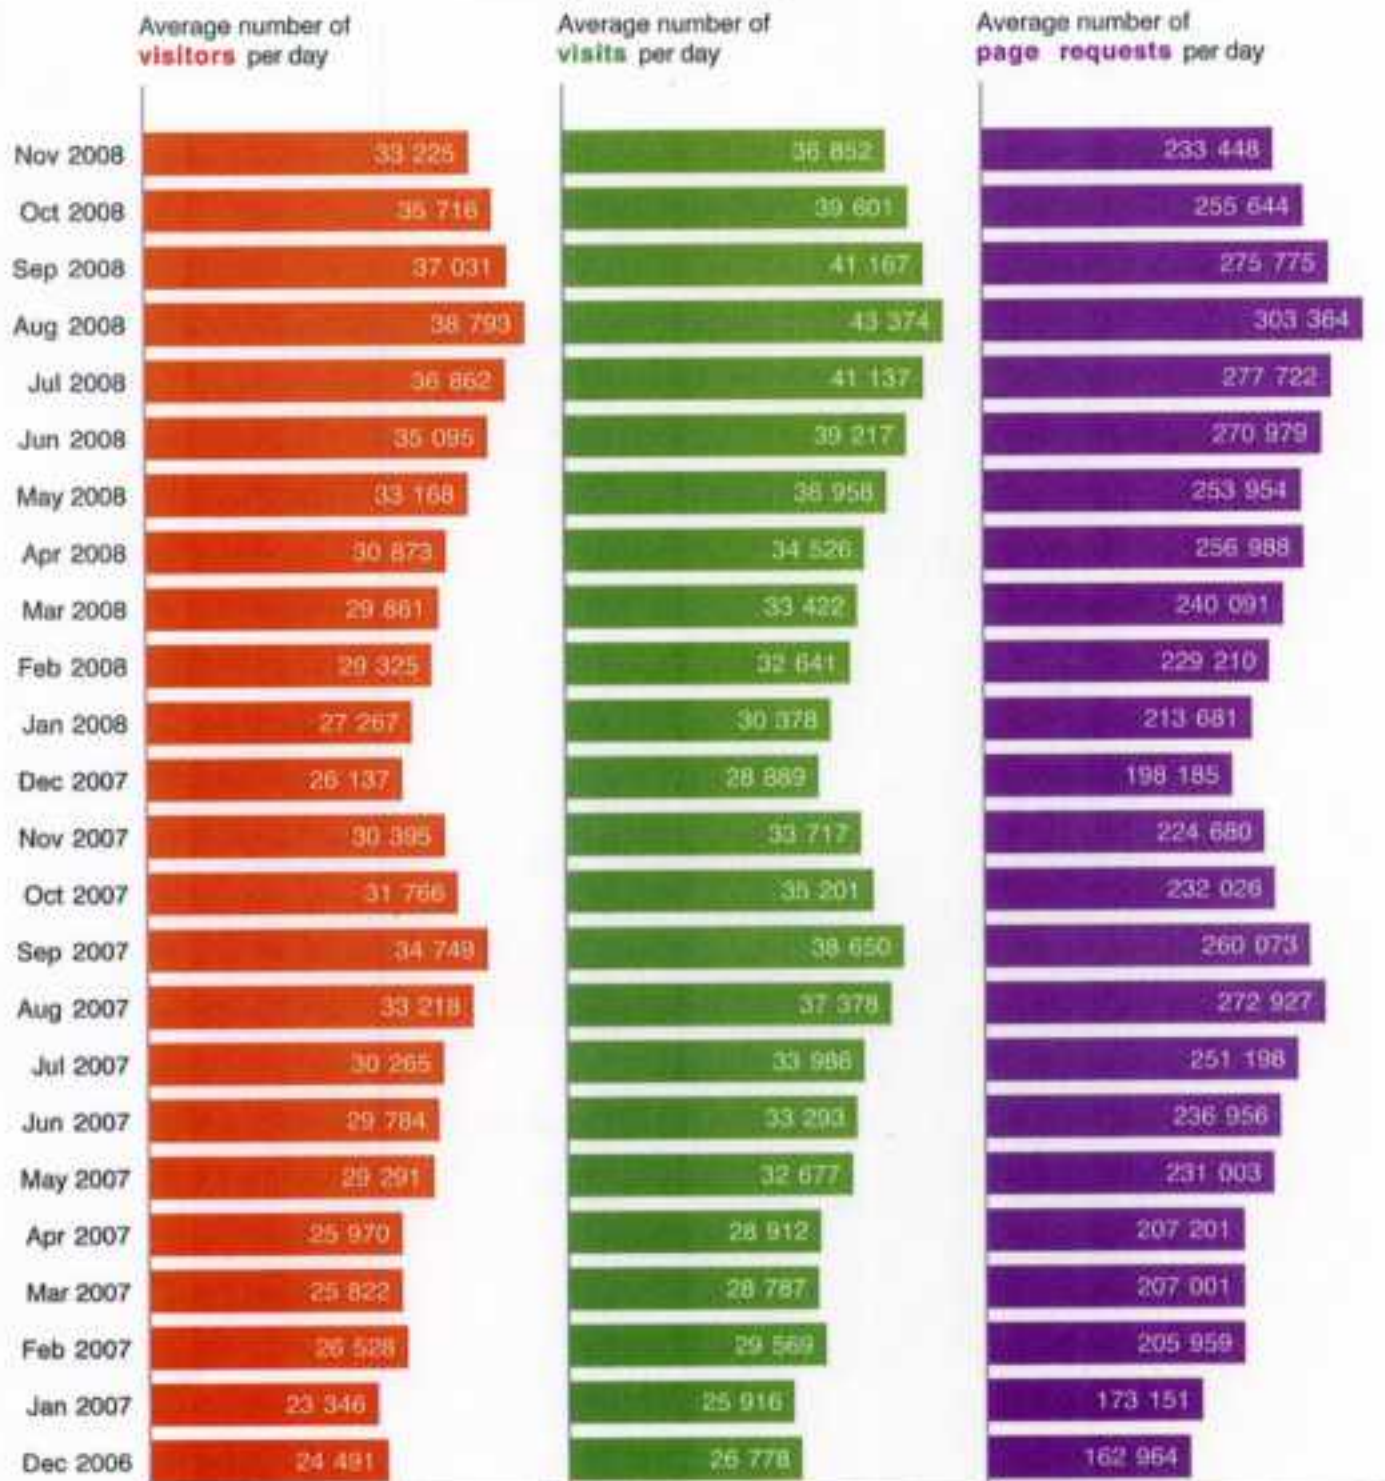

last updated with data from
Saturday, November 22, 2008

Number (and average value) of **hourly visitors**

Number (and average value) of **visits**

Number (and average value) of **page requests**

Report of "Quefaire – Wattedoen"

last updated with data from
Saturday, November 22, 2008

Accumulation of **visitors**

Accumulation of **visits**

Accumulation of **page requests**

Report of "Quefaire — Wattedoen"

last updated with data from
Saturday, November 22, 2008

Report of "Quefaire – Wattedoen"

last updated with data from
Saturday, November 22, 2008

Proportion of **visitors**

Proportion of **visits**

Proportion of **page requests**

Report of "Quefaire — Wattedoen"

last updated with data from
Saturday, November 22, 2008

Top 50 of visitors

1	c1 (8189)
2	d1 (8088)
3	d0 (6988)
4	c0 (6723)
5	accueil (6188)
6	region (3334)
7	NL_d0 (3279)
8	NL_c0 (2527)
9	pa_accueil (2232)
10	NL_accueil (1834)
11	brocantes (1613)
12	NL_region (1415)
13	NL_c1 (1101)
14	NL_d1 (983)
15	NL_brocantes (879)
16	map (829)
17	membre_ads (517)
18	ins (444)
19	nl_map (376)
20	jel (352)
21	NL_autres (347)
22	mag_o_dim (335)
23	profil (305)
24	NL_pa_accueil (270)
25	meteo (228)
26	avantages (228)
27	concours (212)
28	resto (205)
29	NL_mag_o_dim (149)
30	horoscope (129)
31	enreve (123)
32	liberty1 (120)
33	blogim (113)
34	r0 (74)
35	approfondie (70)
36	NL_liberty1 (67)
37	NL_ins (59)
38	detail_map (56)
39	NL_detail_map (54)
40	NL_enreve (53)
41	SMS (51)
42	NL_membre_ads (39)
43	cinema (39)
44	bloghp (35)
45	galerie (31)
46	contact (27)
47	NL_no_tag (27)
48	enbro (22)
49	tele (20)
50	NL_concours (17)