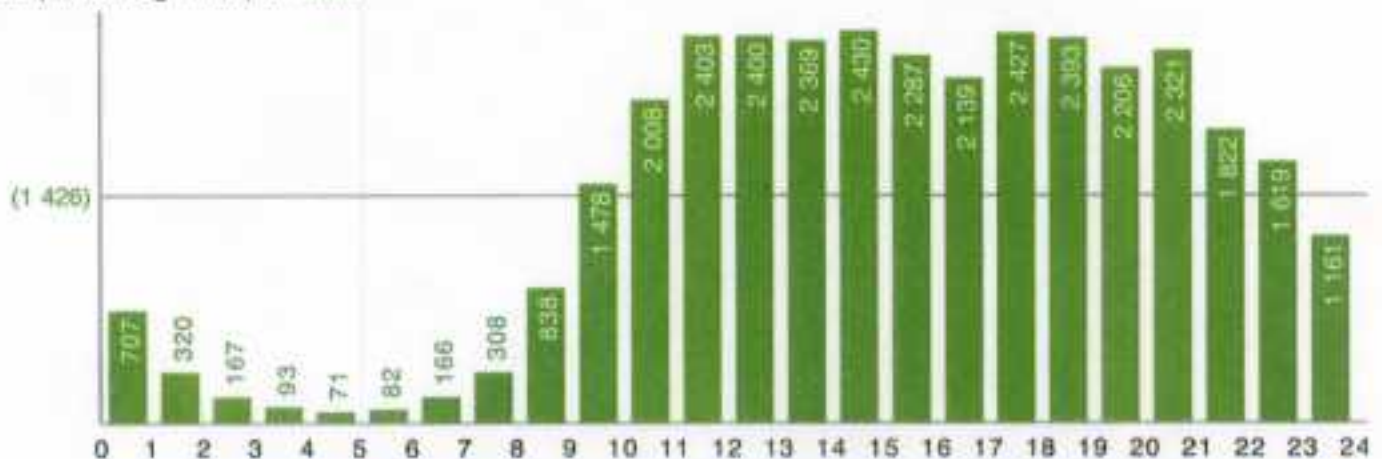

Calendar legend

maximum of daily visitors: □

maximum of visits: ○

maximum of page requests: —

	unique visitors	regular visitors	visits	page requests
total	808 651	601 184	1 234 996	8 273 256
maximum	44 281	36 139	49 330	347 155
date	Sunday, 07	Sunday, 07	Sunday, 07	Sunday, 07
average	37 031	30 116	1.53	6.70
median	36 243	29 499		2

Number (and average value) of **daily visitors**

Accumulation of **unique visitors** and **regular visitors**

Report of "Quefaire – Wattedoen"

last updated with data from
Saturday, November 22, 2008

Report of "Quefaire – Wattedoen"

last updated with data from
Saturday, November 22, 2008

Number (and average value) of **hourly visitors**

Number (and average value) of **visits**

Number (and average value) of **page requests**

Report of "Quefaire – Wattedoen"