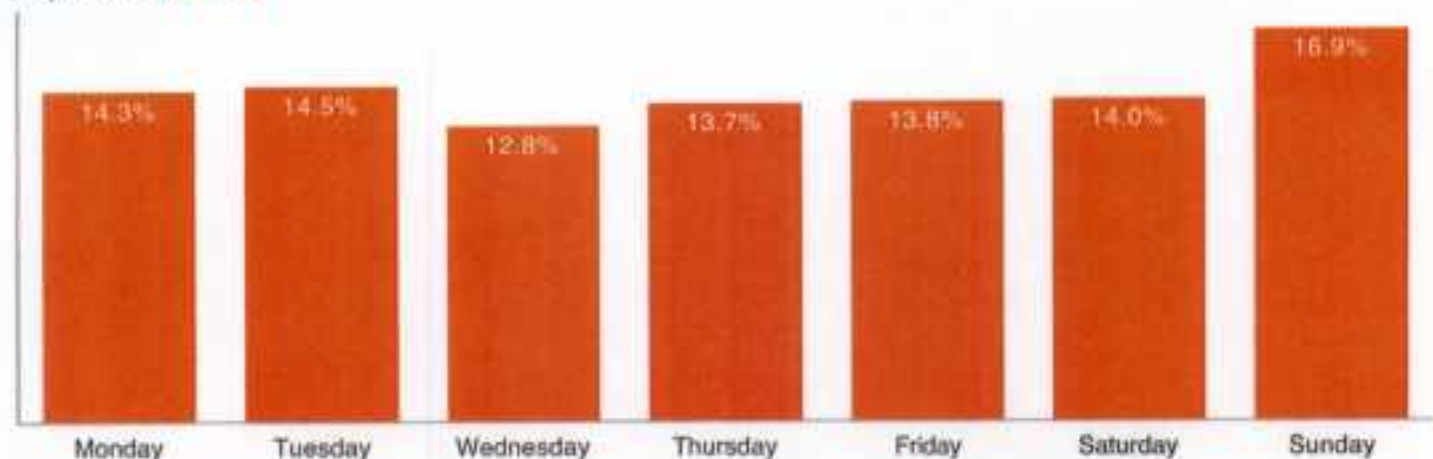

Report of "Quefaire – Wattedoen"

last updated with data from
Saturday, November 22, 2008

Proportion of **visitors**