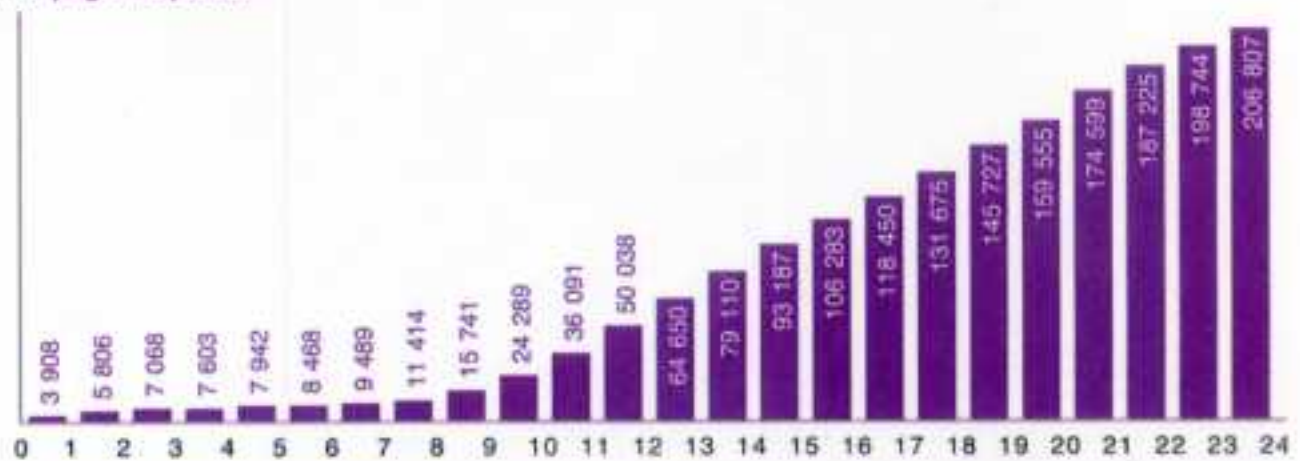

last updated with data from
Saturday, November 22, 2008

Number (and average value) of **hourly visitors**

Number (and average value) of **visits**

Number (and average value) of **page requests**

Report of "Quefaire – Wattedoen"

last updated with data from
Saturday, November 22, 2008

Accumulation of **visitors**

Accumulation of **visits**

Accumulation of **page requests**

Report of "Quefaire — Wattedoen"

last updated with data from
Saturday, November 22, 2008