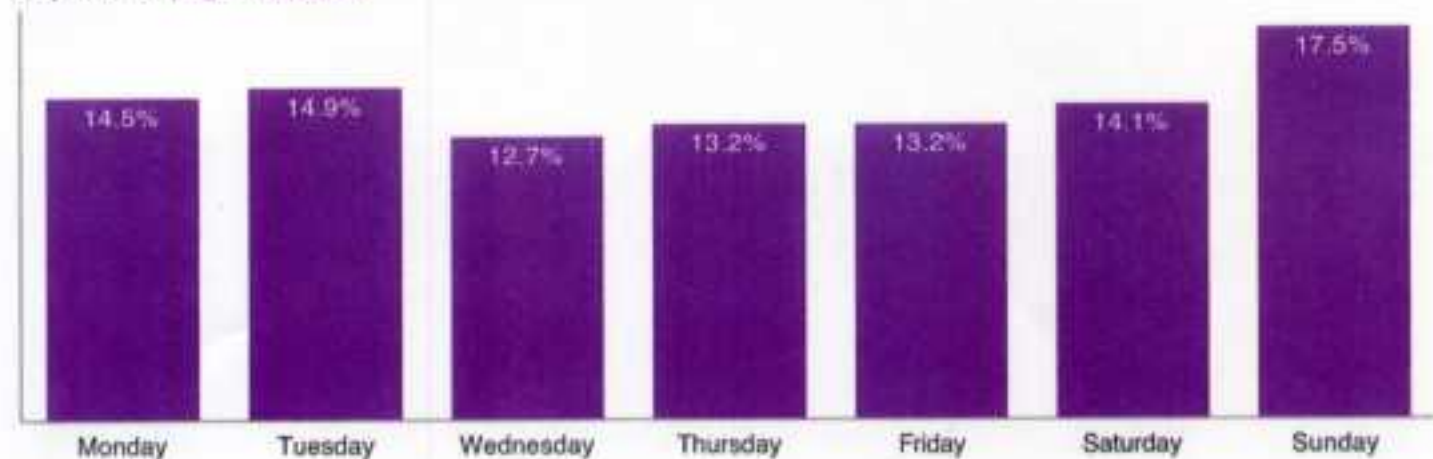

last updated with data from
Saturday, November 22, 2008

Accumulation of **visitors**

Accumulation of **visits**

Accumulation of **page requests**

Report of "Quefaire — Wattedoen"

last updated with data from
Saturday, November 22, 2008

Report of "Quefaire – Wattedoen"

last updated with data from
Saturday, November 22, 2008

Proportion of **visitors**

Proportion of **visits**

Proportion of **page requests**

Report of "Quefaire — Wattedoen"

last updated with data from
Saturday, November 22, 2008

Top 50 of visitors

1	c1 (8189)
2	d1 (8088)
3	d0 (6988)
4	c0 (6723)
5	accueil (6188)
6	region (3334)
7	NL_d0 (3279)
8	NL_c0 (2527)
9	pa_accueil (2232)
10	NL_accueil (1834)
11	brocantes (1613)
12	NL_region (1415)
13	NL_c1 (1101)
14	NL_d1 (983)
15	NL_brocantes (879)
16	map (829)
17	membre_ads (517)
18	ins (444)
19	nl_map (376)
20	jel (352)
21	NL_autres (347)
22	mag_o_dim (335)
23	profil (305)
24	NL_pa_accueil (270)
25	meteo (228)
26	avantages (228)
27	concours (212)
28	resto (205)
29	NL_mag_o_dim (149)
30	horoscope (129)
31	enreve (123)
32	liberty1 (120)
33	blogim (113)
34	r0 (74)
35	approfondie (70)
36	NL_liberty1 (67)
37	NL_ins (59)
38	detail_map (56)
39	NL_detail_map (54)
40	NL_enreve (53)
41	SMS (51)
42	NL_membre_ads (39)
43	cinema (39)
44	bloghp (35)
45	galerie (31)
46	contact (27)
47	NL_no_tag (27)
48	enbro (22)
49	tele (20)
50	NL_concours (17)