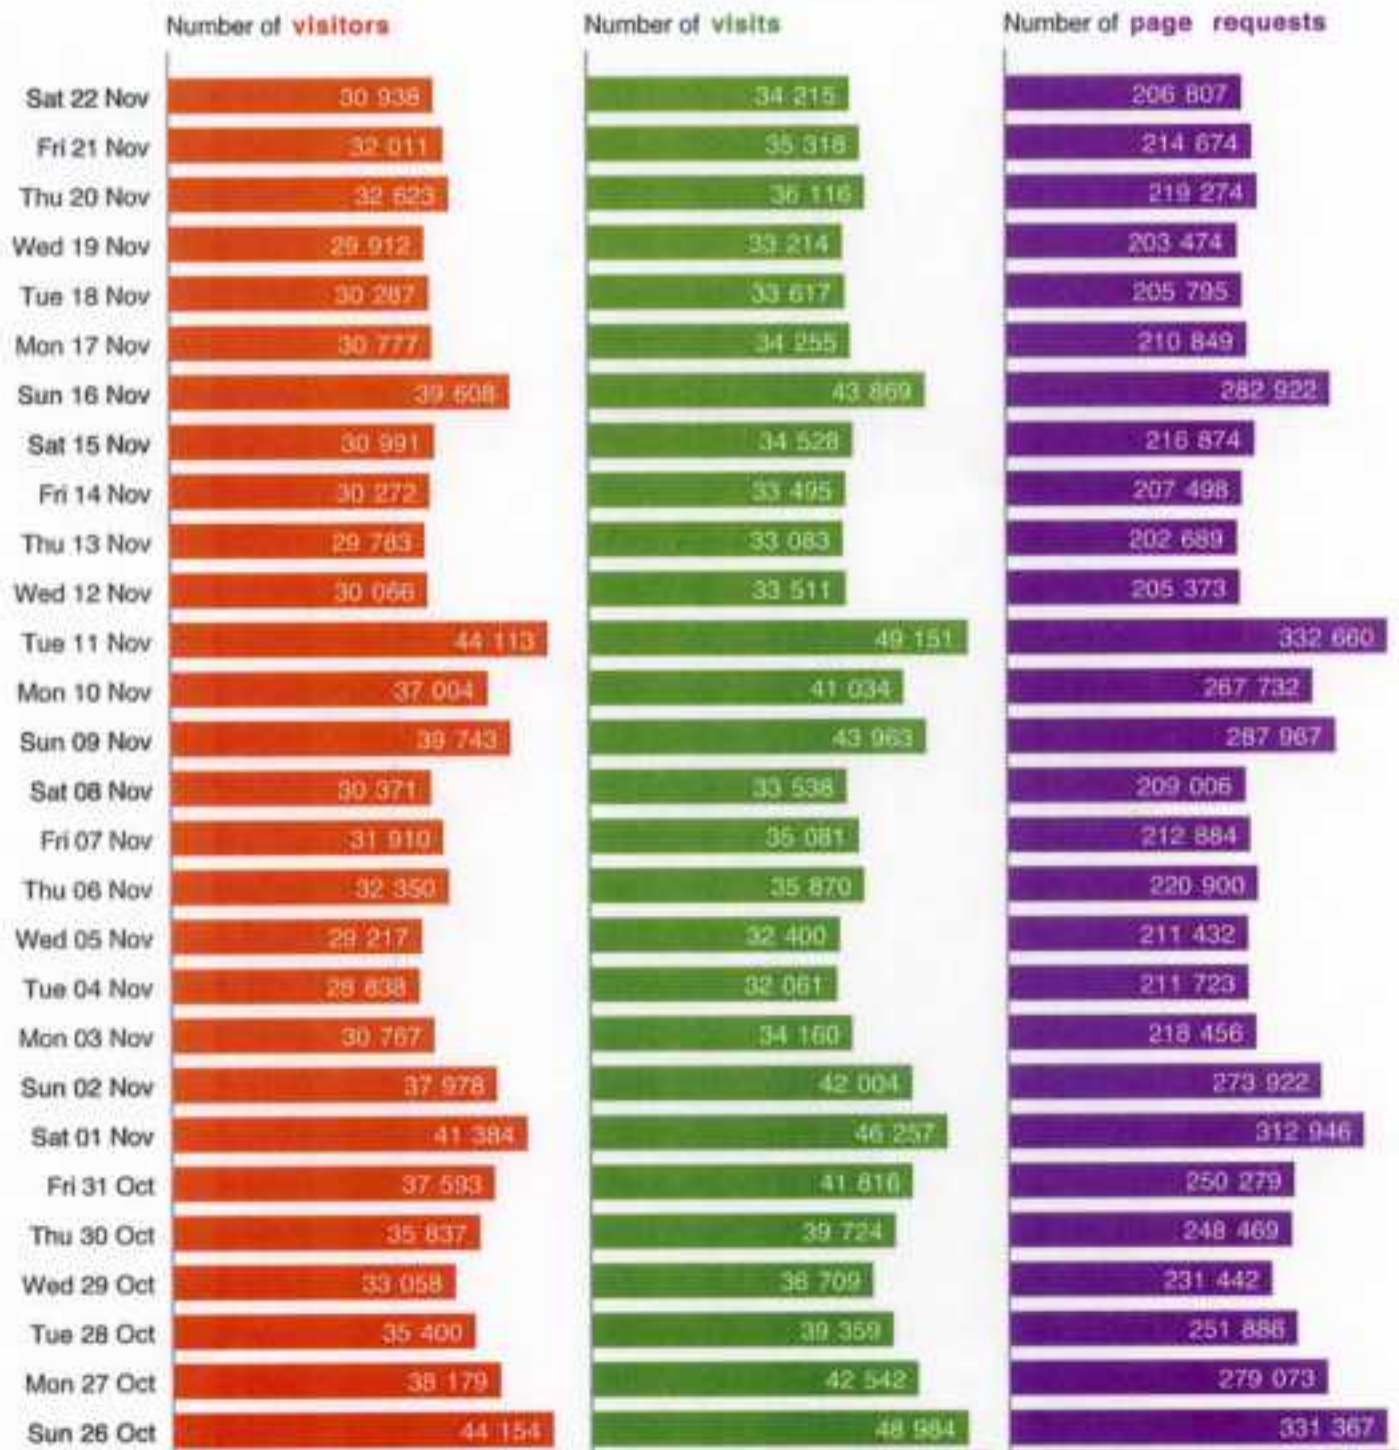

Calendar legend

maximum of daily visitors: □

maximum of visits: ○

maximum of page requests: —

	unique visitors	regular visitors	visits	page requests
total	808 651	601 184	1 234 996	8 273 256
maximum	44 281	36 139	49 330	347 155
date	Sunday, 07	Sunday, 07	Sunday, 07	Sunday, 07
average	37 031	30 116	1.53	6.70
median	36 243	29 499		2

Number (and average value) of **daily visitors**

Accumulation of **unique visitors** and **regular visitors**

Report of "Quefaire – Wattedoen"

last updated with data from
Saturday, November 22, 2008

Report of "Quefaire – Wattedoen"

last updated with data from
Saturday, November 22, 2008

Number (and average value) of **hourly visitors**

Number (and average value) of **visits**

Number (and average value) of **page requests**

Report of "Quefaire – Wattedoen"